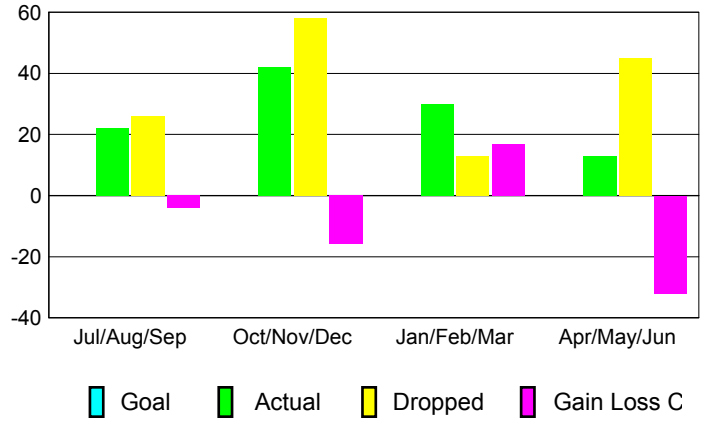

GMT: **GARY ANDERSON**

Location: **ILLINOIS**

GMT CA: **1**

**CLUBS**

Month	New Club Goal	Actual New Clubs	Actual Dropped Clubs	Gain/Loss of Clubs
<b>2012-2013</b>				
Jul/Aug/Sep		0	0	0
Oct/Nov/Dec		0	0	0
Jan/Feb/Mar		0	0	0
Apr/May/June		0	0	0
<b>Totals</b>		<b>0</b>	<b>0</b>	<b>0</b>

**Club Results 2012-2013**

Goal, New, Dropped, Gain/Loss

**YTD Status Quo Clubs 2012-2013**

Status Quo Clubs Compared to Status Quo Members

**Club Gain/Loss 2012-2013**

**MEMBERSHIP**

Month	Net Memb Goal	Actual New Memb	Actual Dropped Memb	Gain/Loss of Memb
<b>2012-2013</b>				
Jul/Aug/Sep		22	26	-4
Oct/Nov/Dec		42	58	-16
Jan/Feb/Mar		30	13	17
Apr/May/June		13	45	-32
<b>Totals</b>		<b>107</b>	<b>142</b>	<b>-35</b>

**Membership Results 2012-2013**

Goal, New, Dropped, Gain/Loss

**Gender Comparison 2012-2013**

**Membership Gain/Loss 2012-2013**